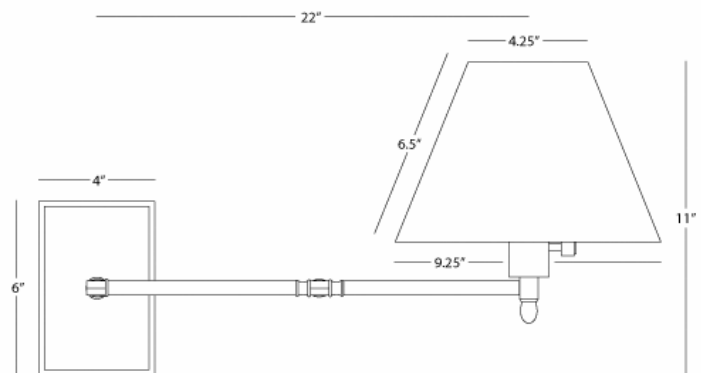

Light Beige Linen Shade w/ Rolled Edge Hem

FINISH / SHADE OPTIONS:

429X - Antique Natural Brass

Light Beige Linen

D429X - Dark Antique Nickel

Off White Linen

S429X - Polished Nickel

Off White Linen