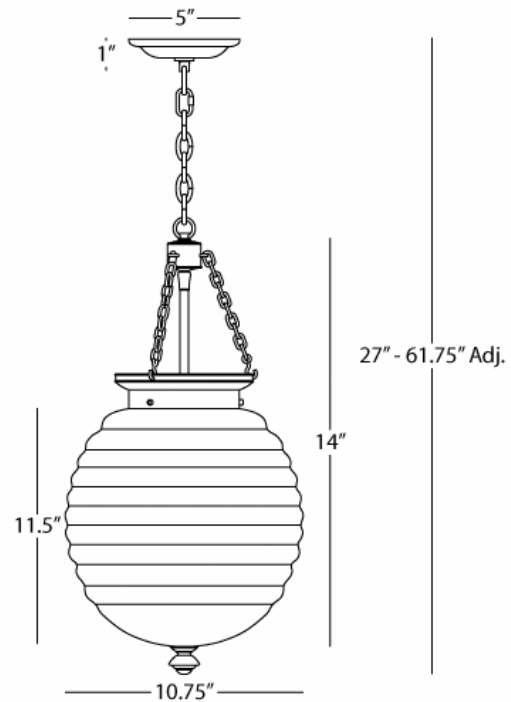

BEEHIVE

Z616

Pendant

3-60W Max.

Bulb Type: B11 Torpedo

Direct Wire Only

Deep Patina Bronze Finish over Metal

Topaz Glass Shade

Susp. Hardware: 3ft. Chain

FINISH / SHADE OPTIONS:

D616 - Dark Antique Nickel w/ Clear Glass Shade

S616 - Polished Nickel w/ White Cased Glass Shade

**** Available for Quick SHIP ****