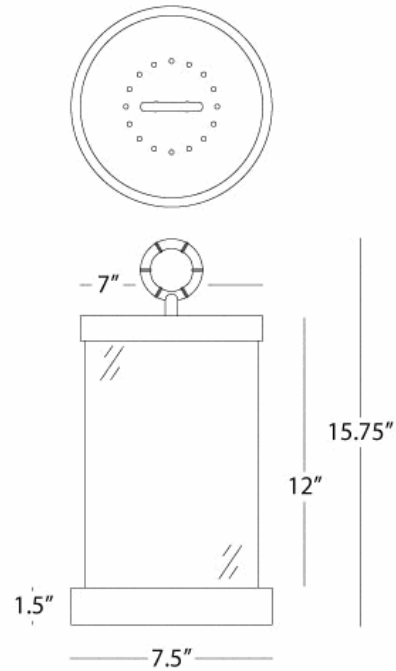

JONATHAN ADLER

MEURICE

Z646

Hurricane Candle Holder

Deep Patina Bronze over Steel / Cast Metal

Clear Glass Cylinder

FINISH OPTIONS:

646 - Antique Natural Brass

S646 - Polished Nickel

** Available for Quick SHIP **