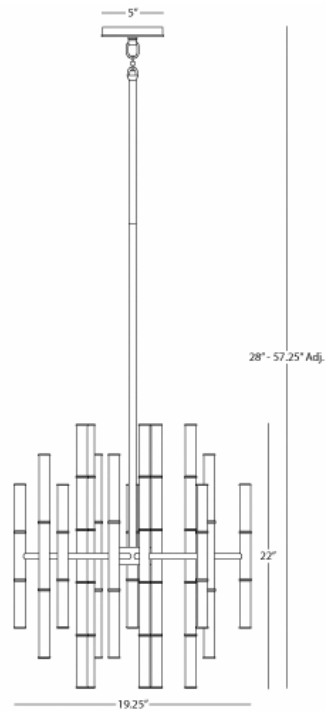

JONATHAN ADLER

MEURICE

Z654

30 - LIGHT CHANDELIER

30 - 25W Max.

Bulb Type: G16.5 Candelabra

Direct Wire Only

Deep Patina Bronze Finish over Metal

Susp. Hardware - 3pcs - 5/8" x 12"

& 1pc - 5/8" x 6" Extension Rods

FINISH OPTIONS:

654 - Antique Natural Brass

S654 - Polished Nickel

**** Available for Quick SHIP ****