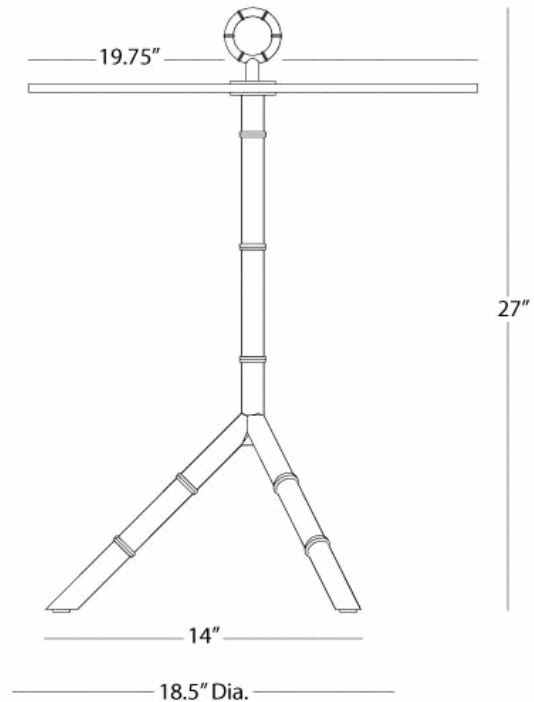

JONATHAN ADLER

MEURICE

Z655

Side Table

Deep Patina Bronze Finish over Metal

20" x 3/8" Clear Tempered Glass

FINISH OPTIONS:

655 - Antique Natural Brass

S655 - Polished Nickel

**** Available for Quick SHIP ****