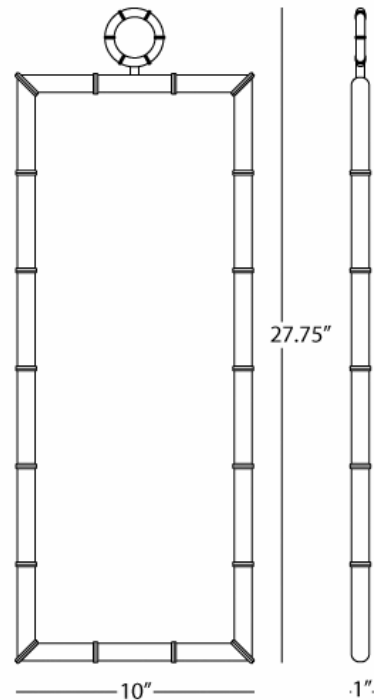

JONATHAN ADLER

MEURICE

Z656

Mirror

Deep Patina Bronze Finish over Metal

FINISH OPTIONS:

656 - Antique Natural Brass

S656 - Polished Nickel