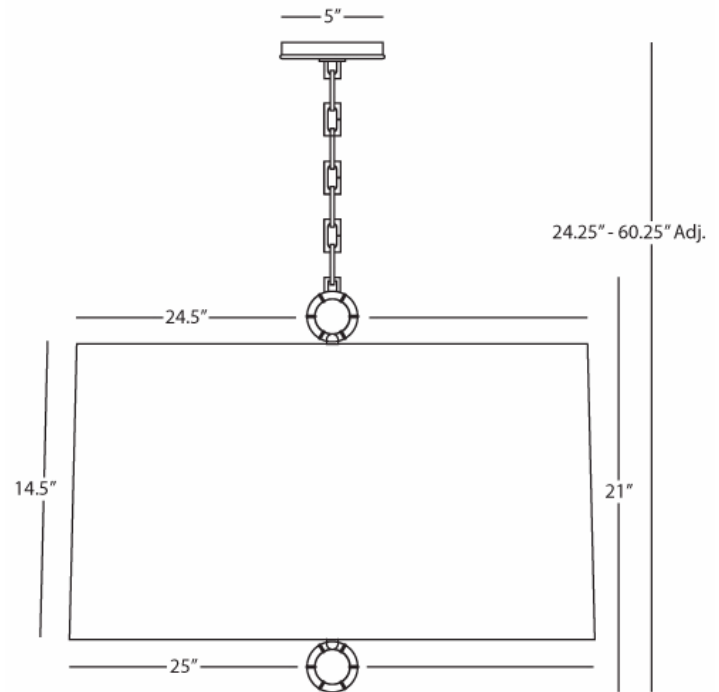

JONATHAN ADLER
MEURICE

Z657
25" Dia. Shade Pendant

3 - 100W Max.
Bulb Type: A
Direct Wire
Deep Patina Bronze Finish
Off White Linen Shade w/ Rolled Edge Hem
24" Acrylic Diffuser
Susp. Hardware: 3 Ft. Chain

FINISH OPTIONS:

657 - Modern Brass
S657 - Polished Nickel

* Ships Within 2 Business Days