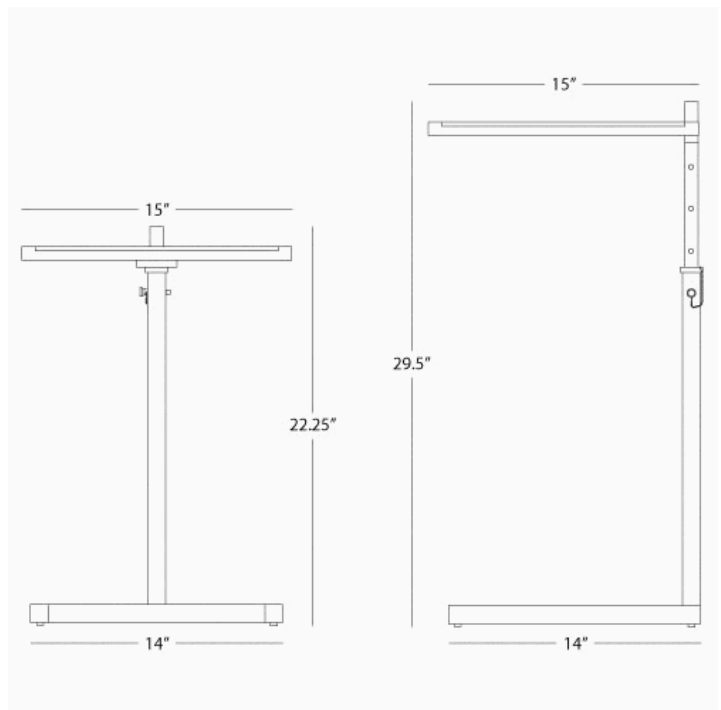

DOUGHNUT

Z909

Adjustable Table

Deep Patina Bronze Finish over Metal w/

Smoke Tempered Glass Top

FINISH OPTIONS:

909 - Antique Brass Finish w/ Clear Tempered Glass Tc

S909 - Antique Silver Finish w/ Smoke Tempered Glass

Top

** Available for Quick SHIP **