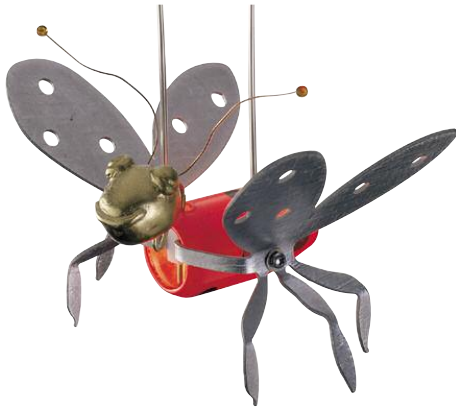

FreeJack	MonoRail	Two-Circuit MonoRail	Wall MonoRail	Kable Lite	T-trak™
N/A		N/A	N/A		N/A

## FUNCTIONAL ART

LADYBUG  
Shown approximately 25% actual size.

BEE

### DESCRIPTION

Aluminum wings and legs; glass body. Two 18" hand-bendable, field-cuttable wire leads.