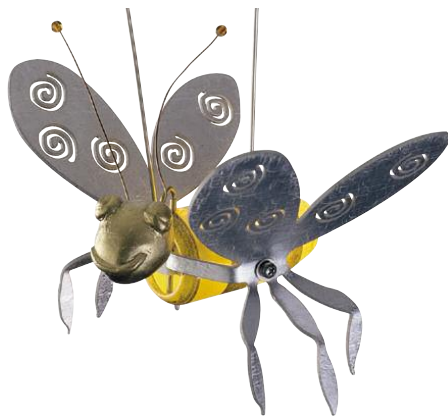

FreeJack	MonoRail	Two-Circuit MonoRail	Wall MonoRail	Kable Lite	T-trak™
N/A		N/A	N/A		N/A

## FUNCTIONAL ART

LADYBUG  
Shown approximately 25% actual size.

BEE

### DESCRIPTION

Aluminum wings and legs; glass body. Two 18" hand-bendable, field-cuttable wire leads.