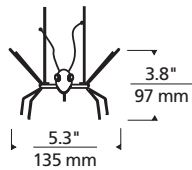

## FUNCTIONAL ART

LADYBUG  
Shown approximately 25% actual size.

BEE

### DESCRIPTION

Aluminum wings and legs; glass body. Two 18" hand-bendable, field-cuttable wire leads.