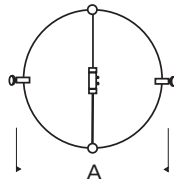

FreeJack	MonoRail	Two-Circuit MonoRail	Wall MonoRail	Kable Lite	T-trak™
N/A	N/A	N/A	N/A		N/A

K-Giro

ARCHITECTURAL HEAD

K-GIRO WITH MESH BACKLIGHT SHIELD ACCESSORY
Shown approximately 50% actual size.

DESCRIPTION

Direct the beam right where you want it. Giro rotates 350° between parallel cables; lamp rotates 360°. Specify 5.5" or 8" cable separation.

SYSTEM

Available for Kable Lite only.

COLOR

None.

FINISH

Chrome, satin nickel.