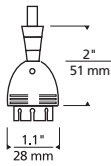

Socket terminates with FreeJack male connector, which may be installed into a system connector. Elements ordered with a system prefix include a connector for that system.

DESCRIPTION

A minimal head with multiple accessory options for up or down lighting.

SYSTEM

Available for MonoRail only.

COLOR

None.

FINISH

Antique bronze, chrome, or satin nickel.

LAMP

Low-voltage Halogen MR16 lamp up to 50 watts (not included). See accessory for maximum wattage usage.

ACCESSORIES AND OPTICAL CONTROLS

Accessory required. Compatible accessories and optical controls (sold separately): Cone, Dichroic, Firebird, Martini, Prism, Round or Soda Glass Shield; Bell, Belladonna, Droplet, Lil Egypt, Meteorite, Moonlet, Scavo, Sugar or Tinkerbell.

WEIGHT

0.70 lb./0.32 kg. ±