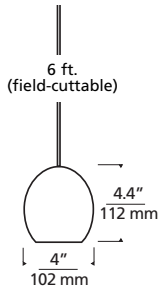

### WEIGHT

1.80 lb./0.81 kg. ±

Socket terminates with FreeJack male connector, which may be installed into a system connector. Elements ordered with a system prefix include a connector for that system.