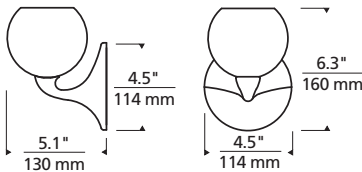

# Eden with Orb

wc\_edden\_orb\_spec.pdf

FROST

Shown approximately 40% actual size.

AMBER

OWL

PEACOCK

SWAN

## DESCRIPTION

Patterned or case glass sphere. Die cast base. Provides ambient and up-light. Includes transformer to convert standard 120 volt line voltage to 12 volts.

## WEIGHT

3.70 lb./1.67 kg. ±