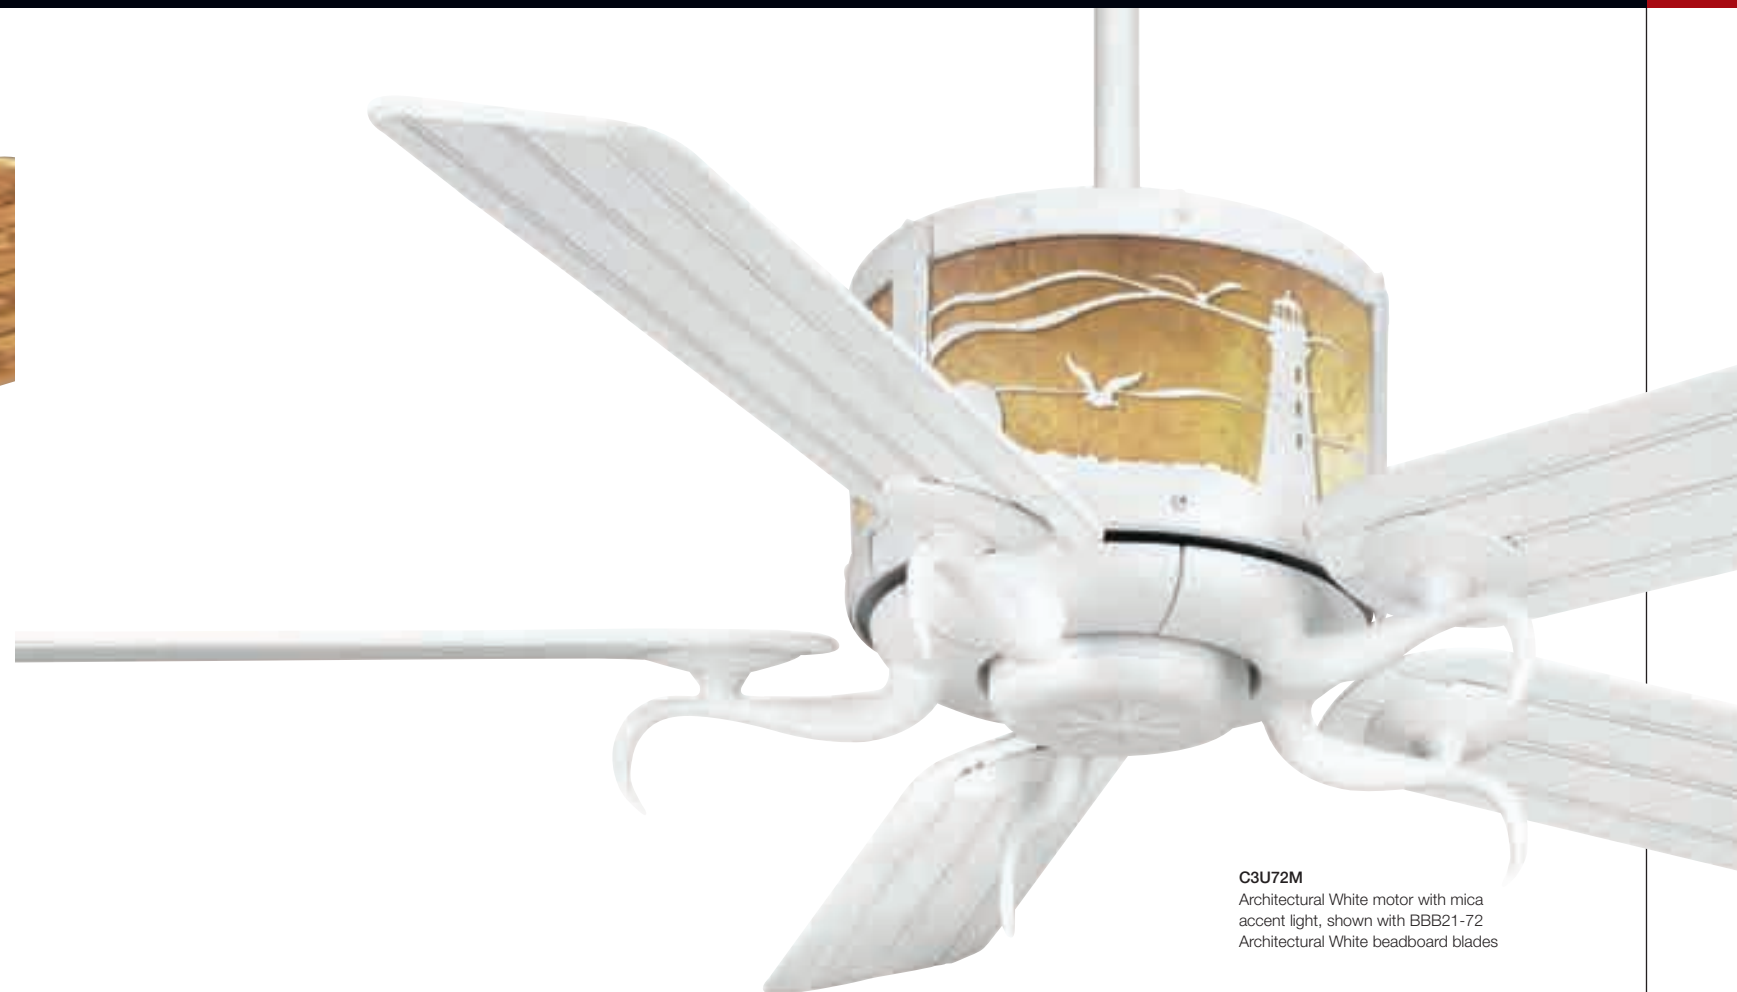

C3U72M
Architectural White motor with mica accent light, shown with BBB21-72 Architectural White beadboard blades

SEACOAST™

The nautically inspired design of the Seacoast ceiling fan brings the seaside spirit of America's historic lighthouses to the home. Use the Seacoast to add a dramatic decorative statement to a beach house or create a cool breeze on the mainland.

FEATURES	
• Direct Drive™ motor / lifetime motor warranty	• Requires additional hanging support (included)
• 52" blade span / 15° blade pitch	• Optional controls available (see pages 118-119 for details)
• Exclusive ABS blades included	

ENERGY INFORMATION		
AT HIGH SPEED		
Airflow 5,510 Cubic Feet Per Minute	Electricity Use 80 Watts (excludes lights)	Airflow Efficiency 69 Cubic Feet Per Minute Per Watt
Compare: 49" to 60" ceiling fans have airflow efficiencies ranging from approximately 51 to 176 cubic feet per minute per watt at high speed. Money-Saving Tip: Turn off fan when leaving room.		

FEATURES	
• Direct Drive™ motor / lifetime motor warranty	• Silhouette is removable
• 54" or 46" blade span / 15° blade pitch	• Minimum 9' ceiling required
• 5-blade configuration (blades sold separately)	• Low Ceiling Adapter (LCA) is not compatible
• 45-watt back-lit LED-illuminated body with 44,000-hour bulb life	• Requires additional hanging support (included)
	• Includes Versa•Touch2® three-speed remote control

ENERGY INFORMATION		
AT HIGH SPEED		
Airflow 6,714 Cubic Feet Per Minute	Electricity Use 84 Watts (excludes lights)	Airflow Efficiency 75.4 Cubic Feet Per Minute Per Watt
Measurements taken with 21" basic blades. Compare: 36" to 48" ceiling fans have airflow efficiencies ranging from approximately 71 to 86 cubic feet per minute per watt at high speed. 49" to 60" ceiling fans have airflow efficiencies ranging from approximately 51 to 176 cubic feet per minute per watt at high speed. Money-Saving Tip: Turn off fan when leaving room.		

FINISH	CONTROL
C23U73K Oil-Rubbed Bronze (Natural Split Bamboo ABS blades)	 4-Speed (☒) <i>(Adapt•Touch optional)</i>
COMPATIBLE LIGHT FIXTURE	
G87-73	

The 4-Speed pullchain turns the fan on and off and controls the speed. Each pull on the chain advances the speed to one of four settings. Fan forward and reverse is selected by a separate slide switch.

MOTOR FINISH	CONTROL
C3U72M Architectural White	 Versa•Touch2 (M) W-73

The hand-held, user-friendly Versa•Touch2® remote system controls three forward and reverse fan speeds, full-range light dimming, and memory. An optional wall plate bracket is included. Use one Versa•Touch2® to control several fans, or purchase an extra control to operate one fan from different locations.