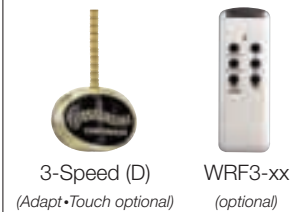

CONTROL OPTIONS

84G73D
Oil-Rubbed Bronze motor with
reversible Dark Walnut / Teak blades

OUR A ON® III ALL R

With its integrated bowl light fixture, the value-added *Four Seasons III* Gallery fan brings illumination as well as comfort to interior settings. Reversible blades double your decorative options.