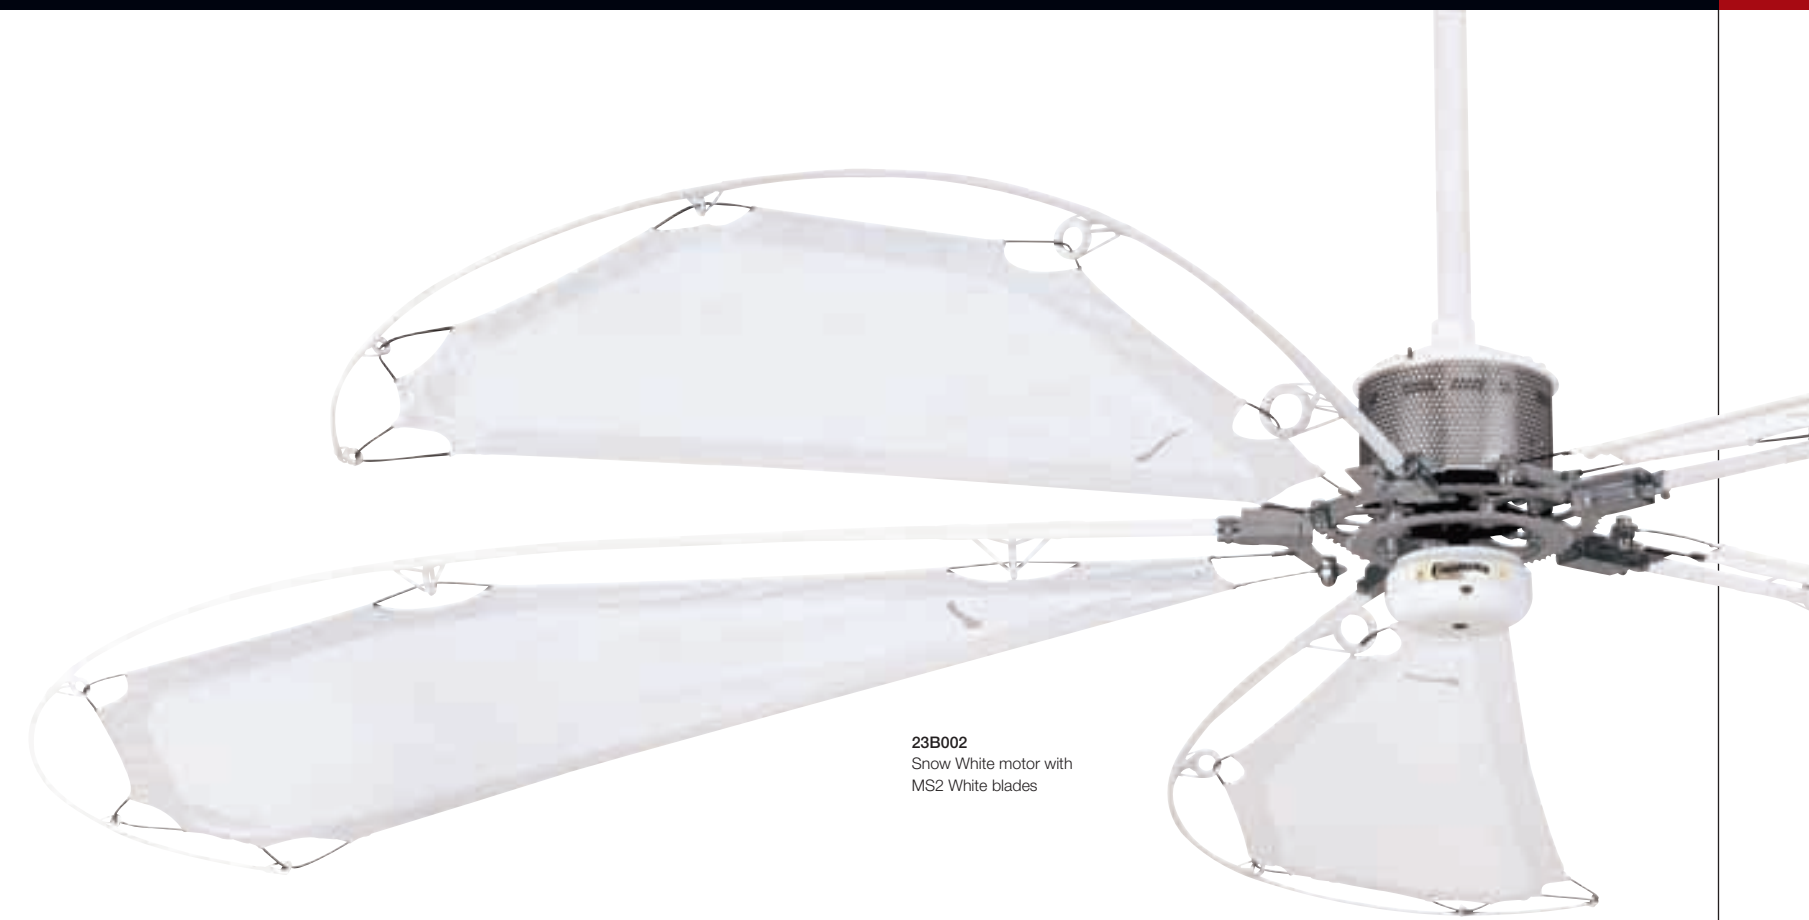

23B002
Snow White motor with MS2 White blades

MODENA® II NEW

The streamlined curves, contemporary styling, and quality craftsmanship that are hallmarks of classic Italian design have been incorporated into the • odena •. This graceful fan features an integrated halogen light and Dynamic Blade™ engineering with injection-molded ABS blades.

MALIBU STAR®

The refreshing design of the • alibu Star will captivate your imagination. A bicycle sprocket serves as the hub, and the nautical look results from the airy silk fabric blades tensioned by fiberglass fishing rods. This large fan will become the focal point of any room.

FEATURES	
• Direct Drive™ motor / lifetime motor warranty • 47" blade span / patented Dynamic Blade™ engineering • Set of 5 exclusive injection-molded ABS blades included • Includes integrated 100-watt halogen downlight with bulb	• Sloped Ceiling Adapter (SCA) is not compatible without part 192220xx (see page 117) • Low Ceiling Adapter (LCA) is not compatible • Includes Versa•Touch2® three-speed remote control

ENERGY INFORMATION		
AT HIGH SPEED		
Airflow 5,832 Cubic Feet Per Minute	Electricity Use 72 Watts (excludes lights)	Airflow Efficiency 81 Cubic Feet Per Minute Per Watt
Compare: 36" to 48" ceiling fans have airflow efficiencies ranging from approximately 71 to 86 cubic feet per minute per watt at high speed. Money-Saving Tip: Turn off fan when leaving room.		

FEATURES	
• " LP-2000® motor / lifetime motor warranty • 84" blade span / 15° blade pitch • Set of 5 exclusive silk blades included • Chrome hardware accents • Low Ceiling Adapter (LCA) is not compatible	• Minimum 9' ceiling required • Uses 12" downrod (included) • Includes W-81 four-speed wall control (no reverse function) • Optional controls available (see pages 118-119 for details)

ENERGY INFORMATION		
AT HIGH SPEED		
Airflow 5,170 Cubic Feet Per Minute	Electricity Use 109 Watts (excludes lights)	Airflow Efficiency 47.4 Cubic Feet Per Minute Per Watt
Compare: 49" to 60" ceiling fans have airflow efficiencies ranging from approximately 51 to 176 cubic feet per minute per watt at high speed. Money-Saving Tip: Turn off fan when leaving room.		

FINISHES	
C10G8M	Matte Black (Mahogany blades)
C10G11M	Snow White (Snow White blades)
C10G199M	Chrome (Matte Black blades)

CONTROL	
Versa•Touch2 (M) W-72	The hand-held, user-friendly Versa•Touch2® remote system controls three forward and reverse fan speeds, full-range light dimming, and memory. An optional wall plate bracket is included. Use one Versa•Touch2® to control several fans, or purchase an extra control to operate one fan from different locations.

FINISH	
23B002 Snow White (White blades)	
COMPATIBLE LIGHT FIXTURES	
⌘1⌘, ⌘102, ⌘103, ⌘134, ⌘164, ⌘2A, ⌘2⌘, ⌘33L, ⌘33R, ⌘33T, ⌘4, ⌘4⌘, ⌘4M, ⌘G1", ⌘G210, ⌘G4W (see Light Fixtures section beginning on page 102)