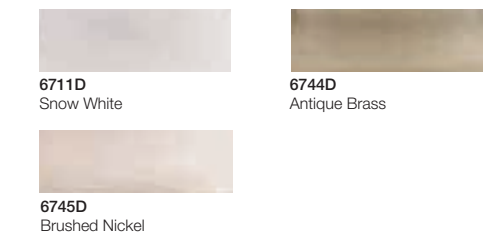

ENERGY INFORMATION AT HIGH SPEED

Airflow 6,105 Cubic Feet Per Minute	Electricity Use 106 Watts (excludes lights)	Airflow Efficiency 57.8 Cubic Feet Per Minute Per Watt	Measurements taken with 21" basic blades. Compare: 36" to 48" ceiling fans have airflow efficiencies ranging from approximately 71 to 86 cubic feet per minute per watt at high speed. 49" to 60" ceiling fans have airflow efficiencies ranging from approximately 51 to 176 cubic feet per minute per watt at high speed. Money-Saving Tip: Turn off fan when leaving room.

TRADITIONAL

TRADITIONAL