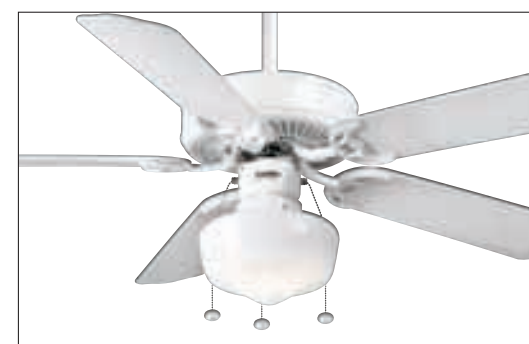

### THUMBSCREW FITTERS AND 4" CENTER GLASS

K1K

G501

G502

K1K-11 Damp-rated fitter with G501 White opal Schoolhouse center glass shown on our Seasons III Outsider fan in Snow White (8311D) with White ABS blades