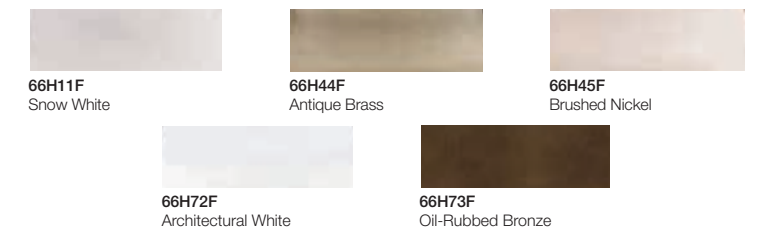

MOTOR FINISHES

ENERGY INFORMATION AT HIGH SPEED

Airflow 6,522 Cubic Feet Per Minute	Electricity Use 82 Watts (excludes lights)	Airflow Efficiency 79.5 Cubic Feet Per Minute Per Watt	Measurements taken with 21" basic blades. Compare: 36" to 48" ceiling fans have airflow efficiencies ranging from approximately 71 to 86 cubic feet per minute per watt at high speed. 49" to 60" ceiling fans have airflow efficiencies ranging from approximately 51 to 176 cubic feet per minute per watt at high speed. Money-Saving Tip: Turn off fan when leaving room.