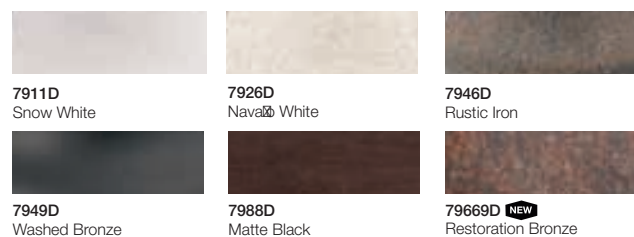

MOTOR FINISHES

ENERGY INFORMATION AT HIGH SPEED

Airflow 7,078 Cubic Feet Per Minute	Electricity Use 81 Watts (excludes lights)	Airflow Efficiency 87 Cubic Feet Per Minute Per Watt	Measurements taken with 21" basic blades. Compare: 36" to 48" ceiling fans have airflow efficiencies ranging from approximately 71 to 86 cubic feet per minute per watt at high speed. 49" to 60" ceiling fans have airflow efficiencies ranging from approximately 51 to 176 cubic feet per minute per watt at high speed. Money-Saving Tip: Turn off fan when leaving room.